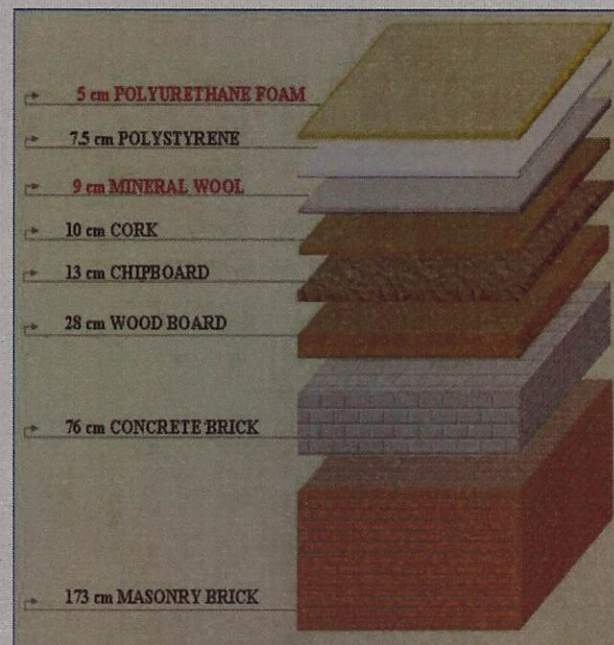

Environmental impact (40% reduction in energy consumption and CO2 emissions)